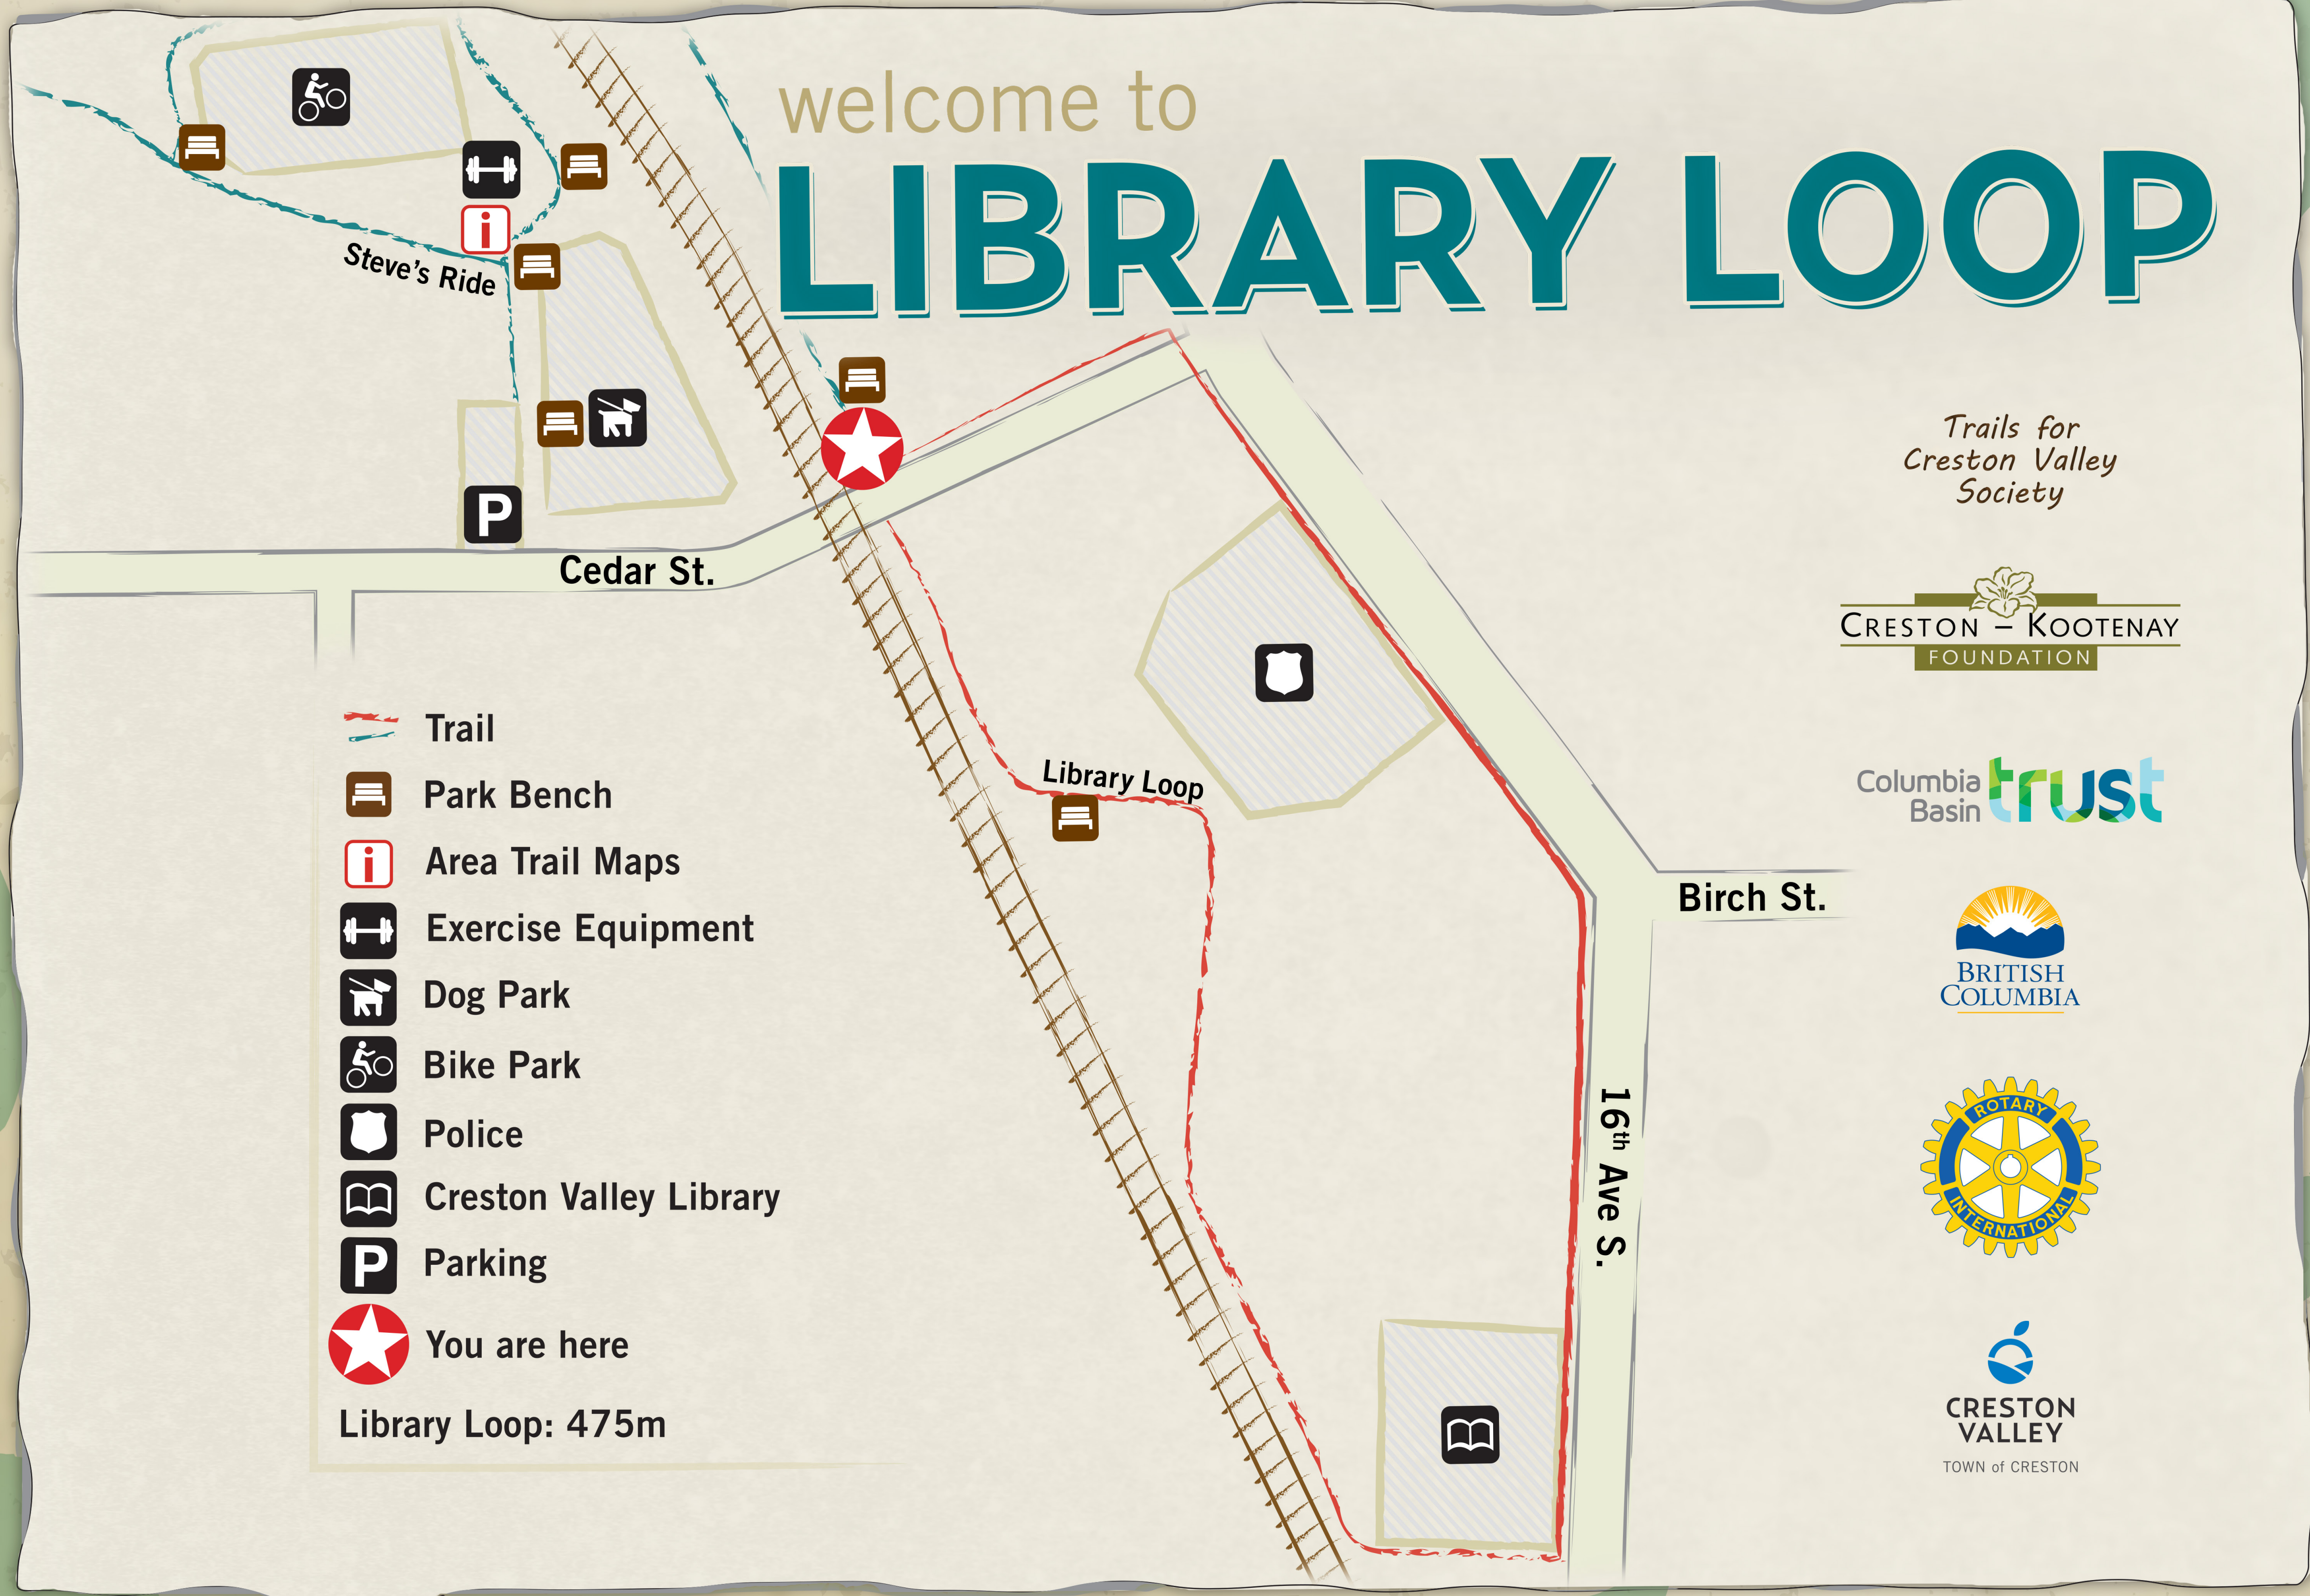

welcome to

LIBRARY LOOP

Trails for
Creston Valley
Society

Birch St.

16th Ave S.

Steve's Ride

Cedar St.

Library Loop

- Trail
- Park Bench
- Area Trail Maps
- Exercise Equipment
- Dog Park
- Bike Park
- Police
- Creston Valley Library
- Parking
- You are here

Library Loop: 475m

welcome to

STEVE'S RIDE

-  Trail
-  Park Bench
-  Area Trail Maps
-  Bathrooms
-  Exercise Equipment
-  Dog Park
-  Bike Park
-  Millennium Park
-  College of the Rockies
-  Parking
-  You are here