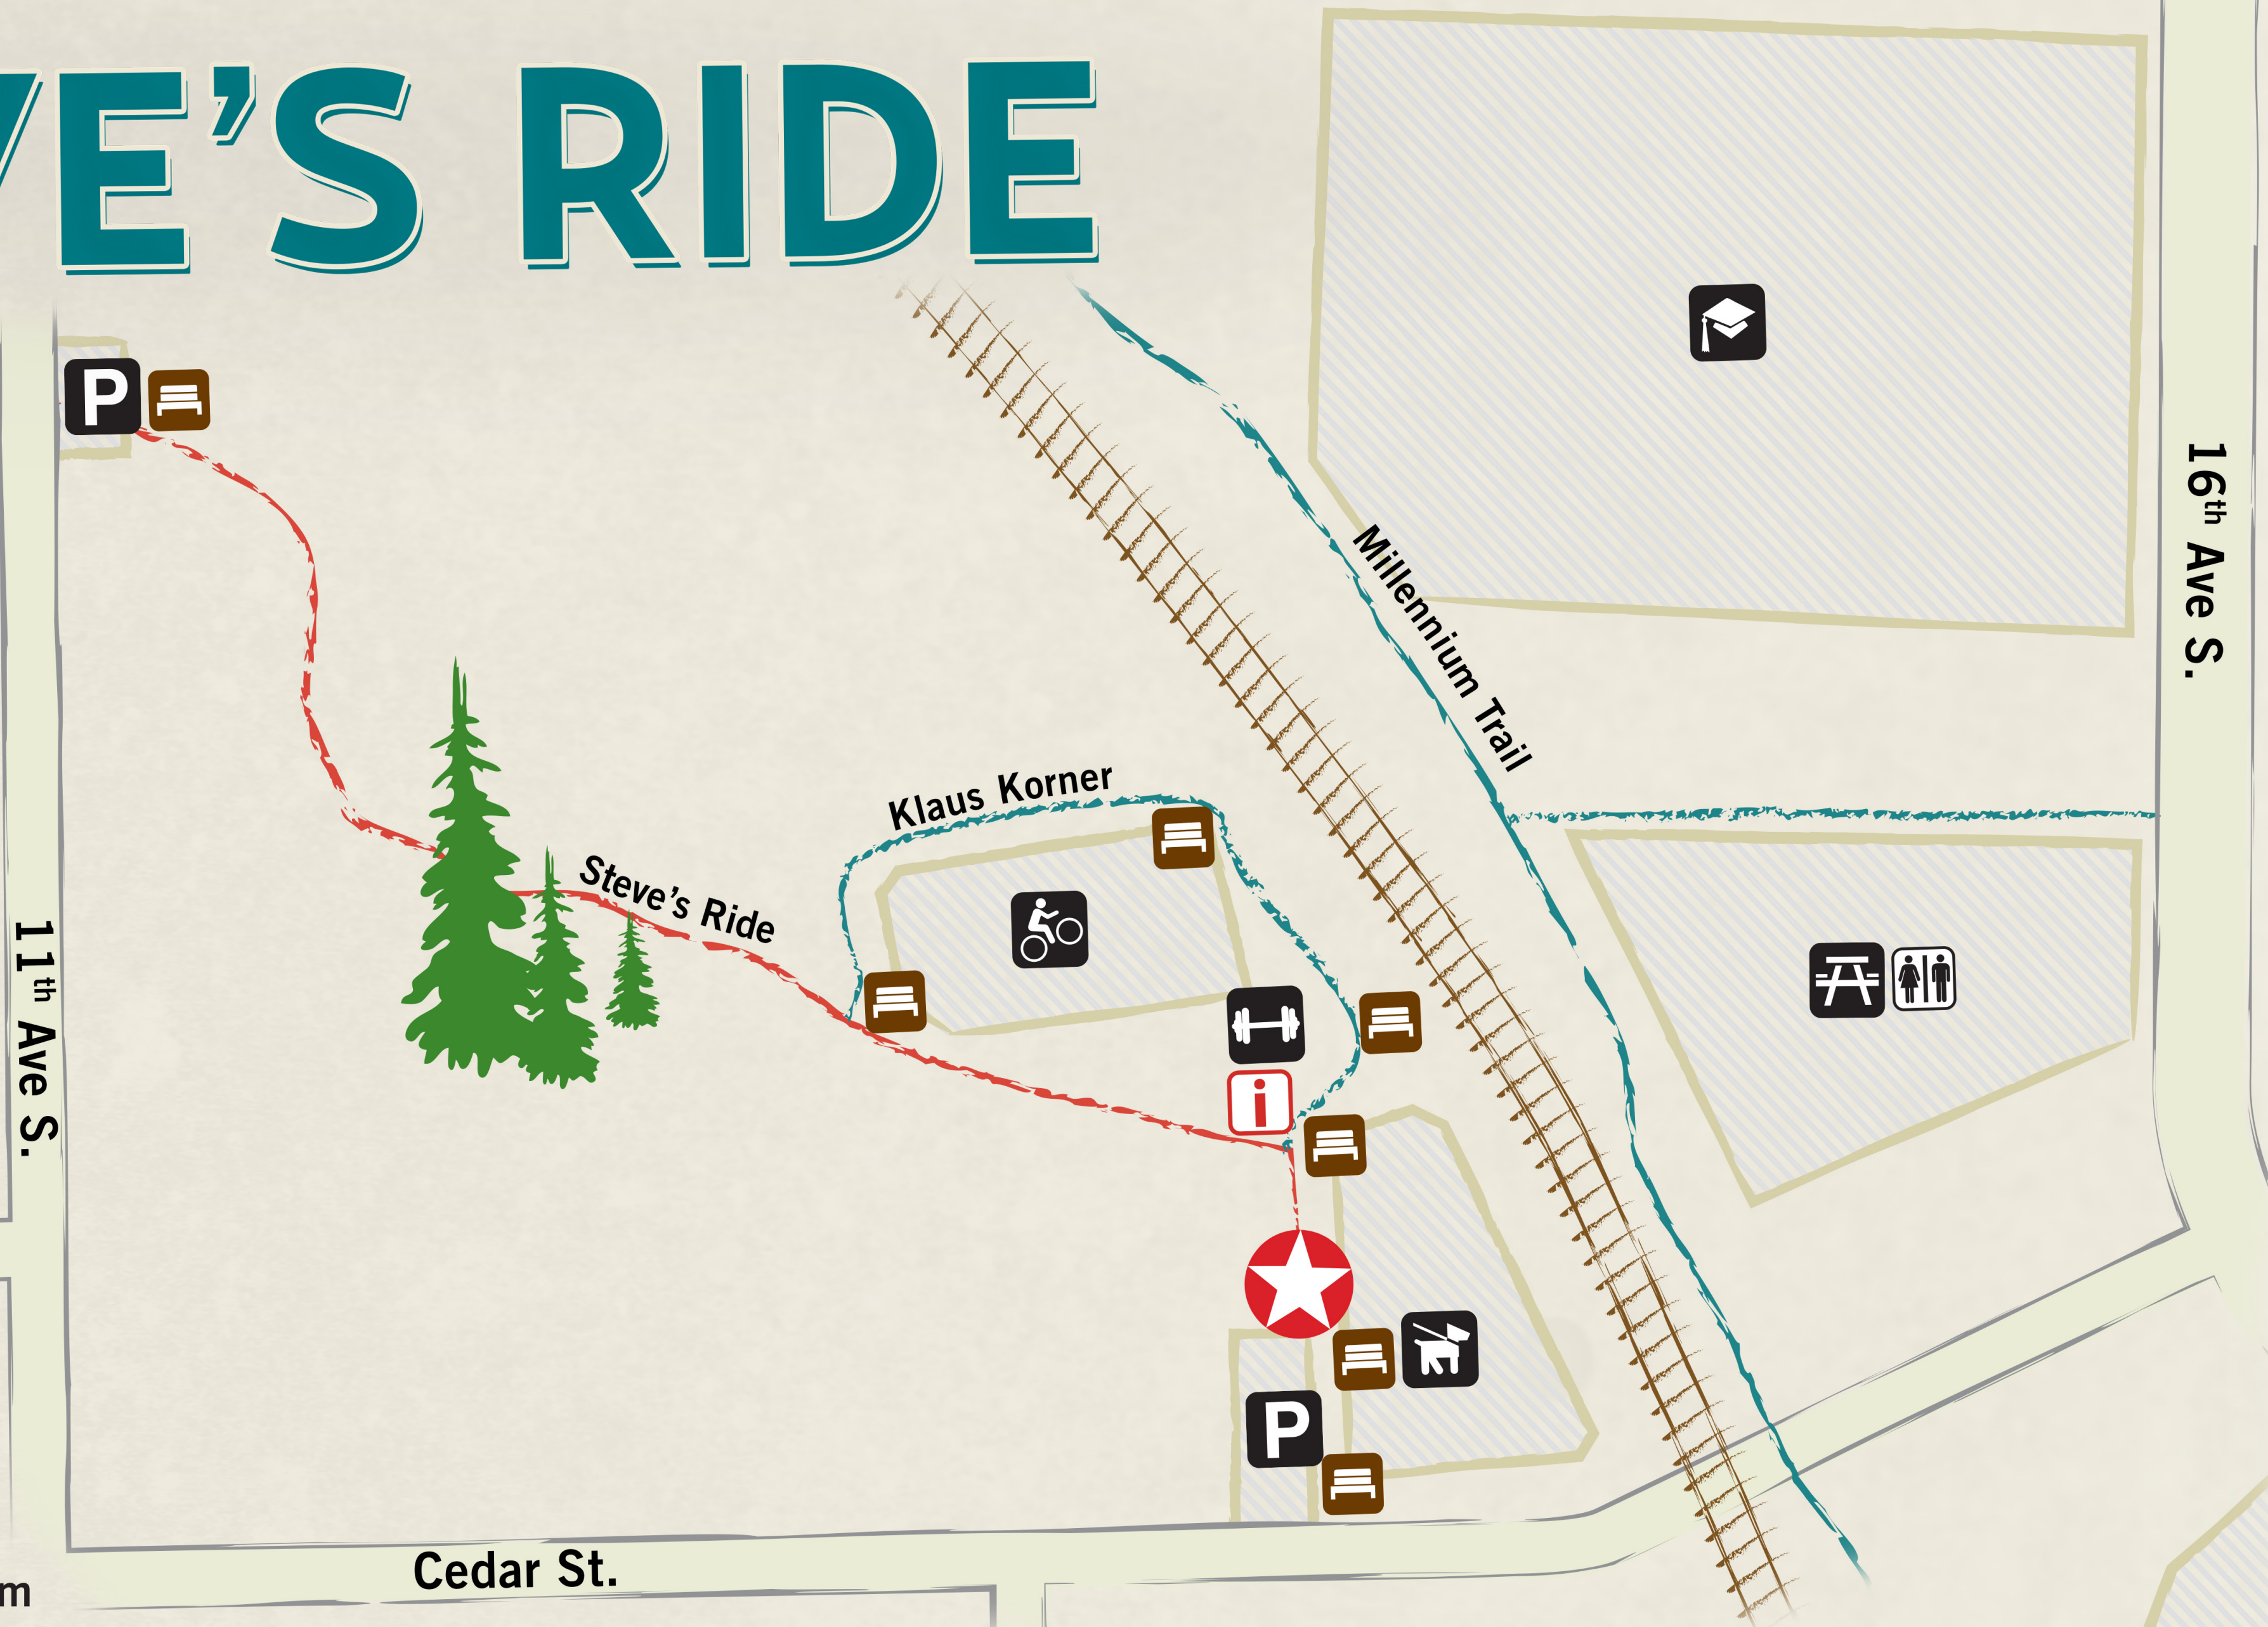

Millennium Trail: 436m
Millennium Park Connector: 120m

Trails for
Creston Valley
Society

CRESTON - KOOTENAY
FOUNDATION

Columbia
Basin trust

BRITISH
COLUMBIA

ROTARY
INTERNATIONAL

CRESTON
VALLEY
TOWN of CRESTON

welcome to

LIBRARY LOOP

Trails for
Creston Valley
Society

Birch St.

16th Ave S.

Steve's Ride

Cedar St.

Library Loop

- Trail
- Park Bench
- Area Trail Maps
- Exercise Equipment
- Dog Park
- Bike Park
- Police
- Creston Valley Library
- Parking
- You are here

Library Loop: 475m

welcome to

STEVE'S RIDE

-  Trail
-  Park Bench
-  Area Trail Maps
-  Bathrooms
-  Exercise Equipment
-  Dog Park
-  Bike Park
-  Millennium Park
-  College of the Rockies
-  Parking
-  You are here

Steve's Ride Trail Length: 323m

Trails for
Creston Valley
Society

Columbia Basin **trust**

CRESTON - KOOTENAY
FOUNDATION

BRITISH
COLUMBIA

CRESTON VALLEY
TOWN of CRESTON